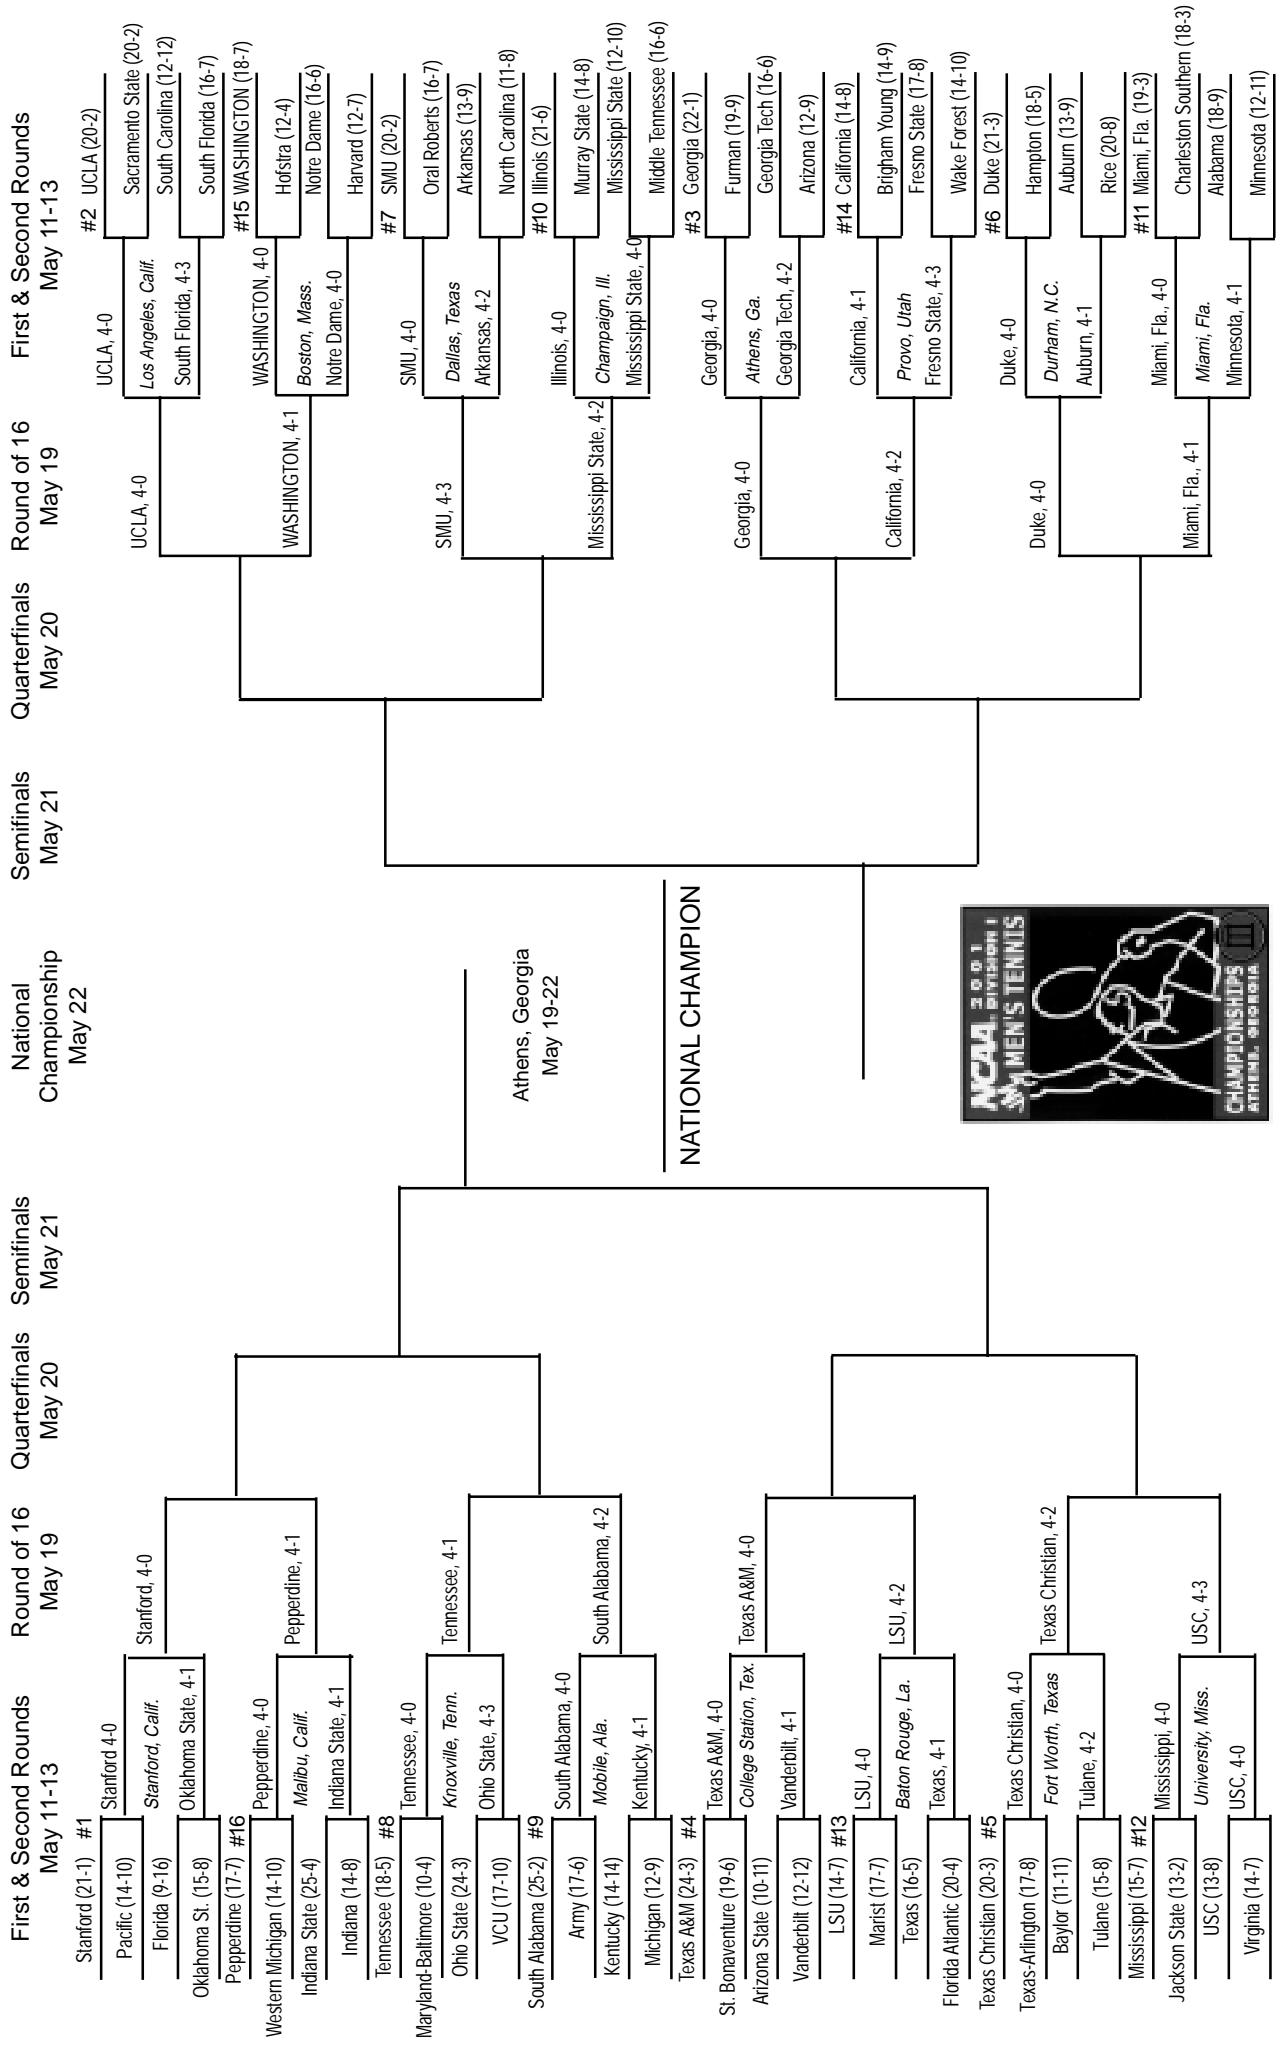

2001 NCAA Division I Men's TENNIS CHAMPIONSHIPS

Athens, Georgia
May 19-22

NATIONAL CHAMPION